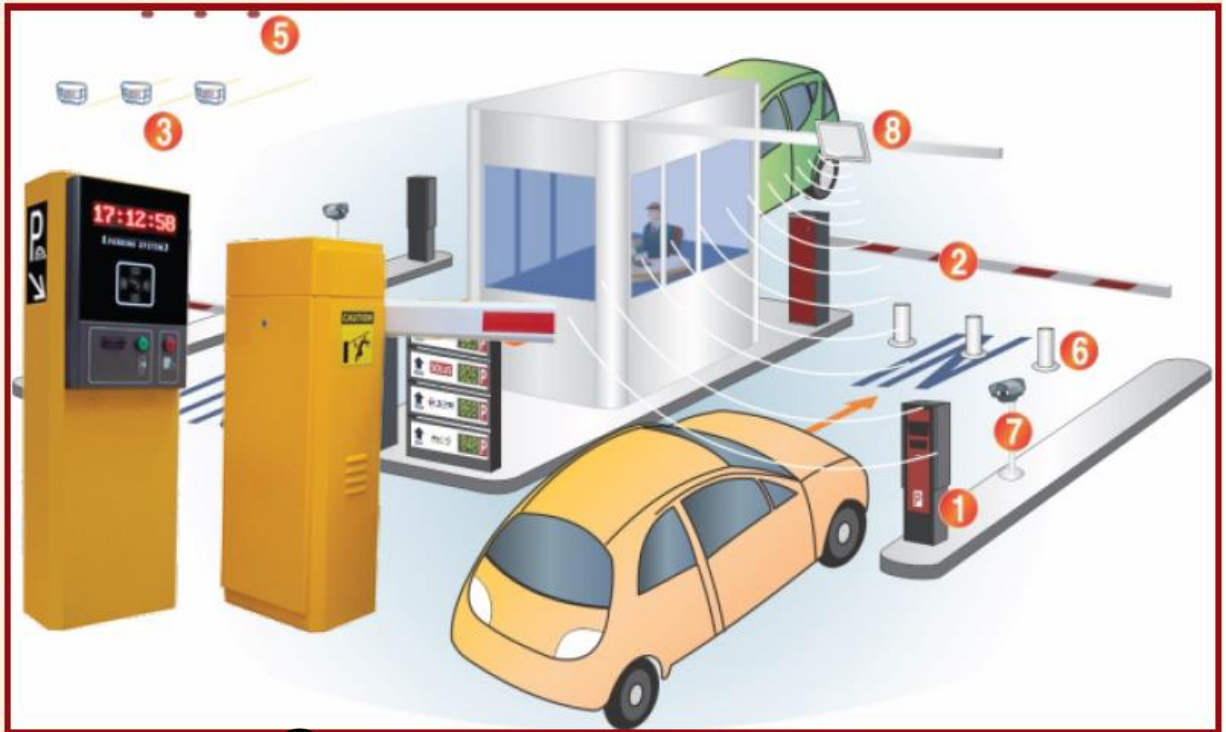

Parking Management System

AccessPark[©]

- ✓ Manual Entry Exit
- ✓ Ticket Dispenser
- ✓ Exit Ticket Verifier
- ✓ Auto Pay Station
- ✓ Mobile App
- ✓ Ticket Dispenser
- ✓ Boom
- ✓ FASTag Solution
- ✓ Photo
- ✓ Loop Detector
- ✓ Bollards
- ✓ ANPR Camera
- ✓ Long Range RFID