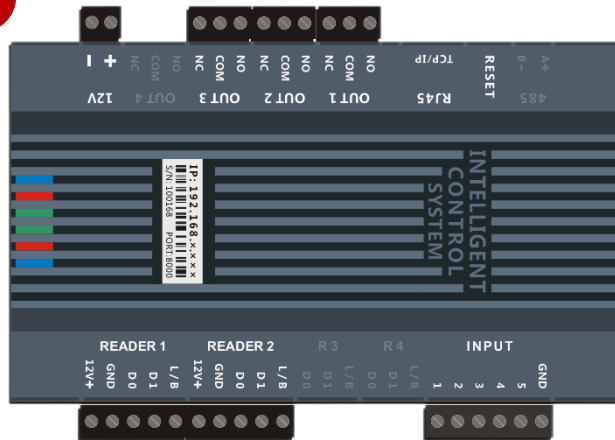

# Access Controllers

AIAC-205/AIAC-430

## Special Features

- ✓ 32-bit ARM processor, support multiple channel simultaneous communication
- ✓ Automatically search and install controller
- ✓ swipe card the door normally open, swipe again the door normally close
- ✓ Remote open door, full card to open door, read card inside and outside to open door
- ✓ fire protection alarm
- ✓ Limit the number of people inside door and region
- ✓ Time zone management, access authentication methods setting
- ✓ Repeat read card interval setting function
- ✓ Anti-pass back, interlock function